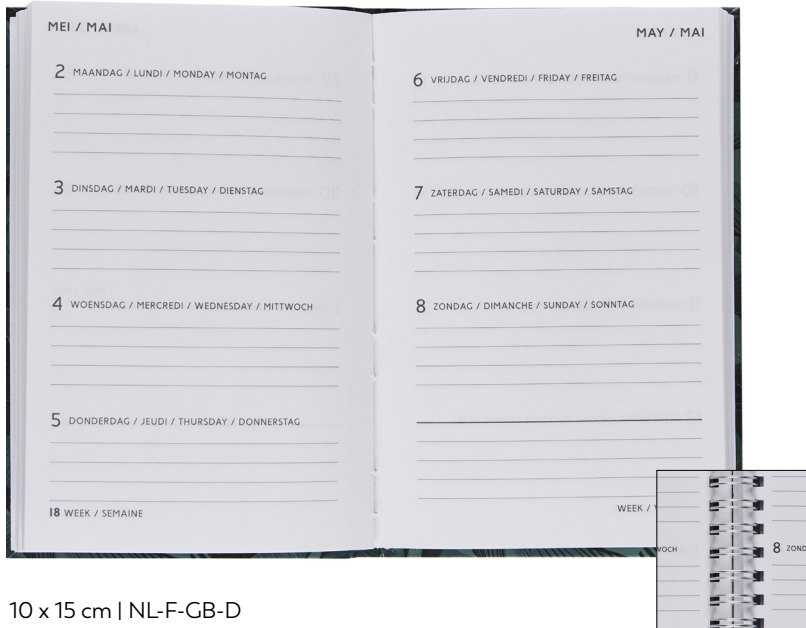

Pocket 0.767

10 x 15 cm | NL-F-GB-D
1 week op 2 pagina's
1 semaine sur 2 pages
1 week on 2 pages